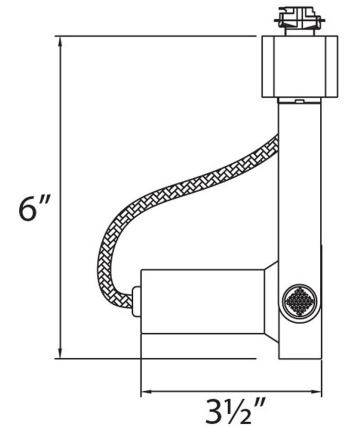

This integrated LED indoor black mini adjustable step cylinder track head features an open back gimbal ring. Go green and save big. Energy-efficient LED is environmentally friendly and requires substantially less electricity to maintain, passing down cost-cutting savings to you. Enjoy this piece's sleek, modern design. Clean, minimal, and solid color design blends in seamlessly with surroundings and existing décor. Powder-coated paint base finish provides phenomenal long-lasting color and exceptional corrosion/scratch resistance. Compact light fits easily in small spaces. Compatible with Volume Lighting 120V 1-circuit/1-neutral track systems V2702-5 (2 ft. track section), V2704-5 (4 ft. track section), V2706-5 (6 ft. track section), and V2708-5 (8 ft. track section). Also compatible with Volume Lighting 120V 2-circuit/1-neutral track systems V2762-5 (2 ft. track section), V2764-5 (4 ft. track section), V2766-5 (6 ft. track section), and V2768-5 (8 ft. track section). Adjustable track head tilts up to 90° and rotates 355° around vertical axis. Perfect complement to kitchens, living rooms, hallways, exhibits, restaurants, studios, and many other indoor areas. Suitable for dry locations only. Finished in solid black. Feel confident in a quality product. Integrated LED comes with a 5-year limited warranty.

Specifications

Style	Modern
Type of Lighting	Indoor Track Lighting
Product Type	Track Head
Product Subtype	Mini, Open Back Gimbal Ring, Adjustable
Height (in.)	6
Width (in.)	TBD
Length or Extension/Projection (in.)	3.5
Finish	Black
Main Material	Polymer/Plastic (Powder-Coated Paint Finish)
Light Direction	Adjustable (90° Tilt from Vertical Axis) (355° Rotation Around Vertical Axis)
Installation/Mounting Position	Downward
Installation Location	Dry
Light #	1
Watts per Light (W)	6
Total Wattage (W)	6